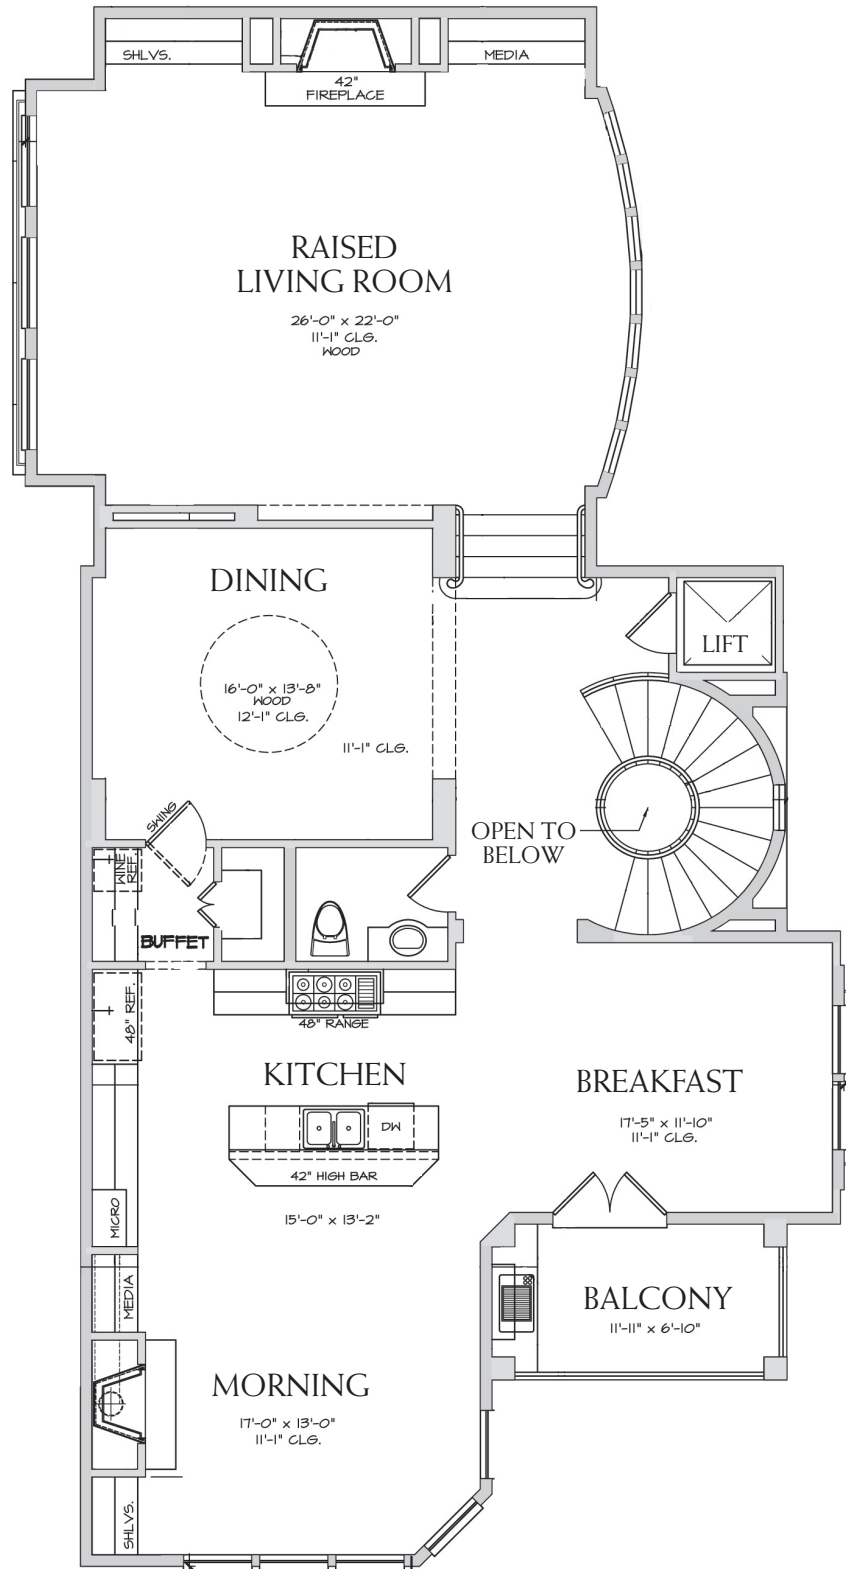

THE KENSINGTON

3 brm | 3.5 bath

2-car garage

4195 sq. ft.

THE KENSINGTON

FIRST FLOOR

3 brm | 3.5 bath
2-car garage
porte-cochere
4195 sq. ft.

THE KENSINGTON

SECOND FLOOR

3 brm | 3.5 bath
2-car garage
porte-cochere
4195 sq. ft.

THE KENSINGTON

THIRD FLOOR

3 brm | 3.5 bath
2-car garage
porte-cochere
4195 sq. ft.