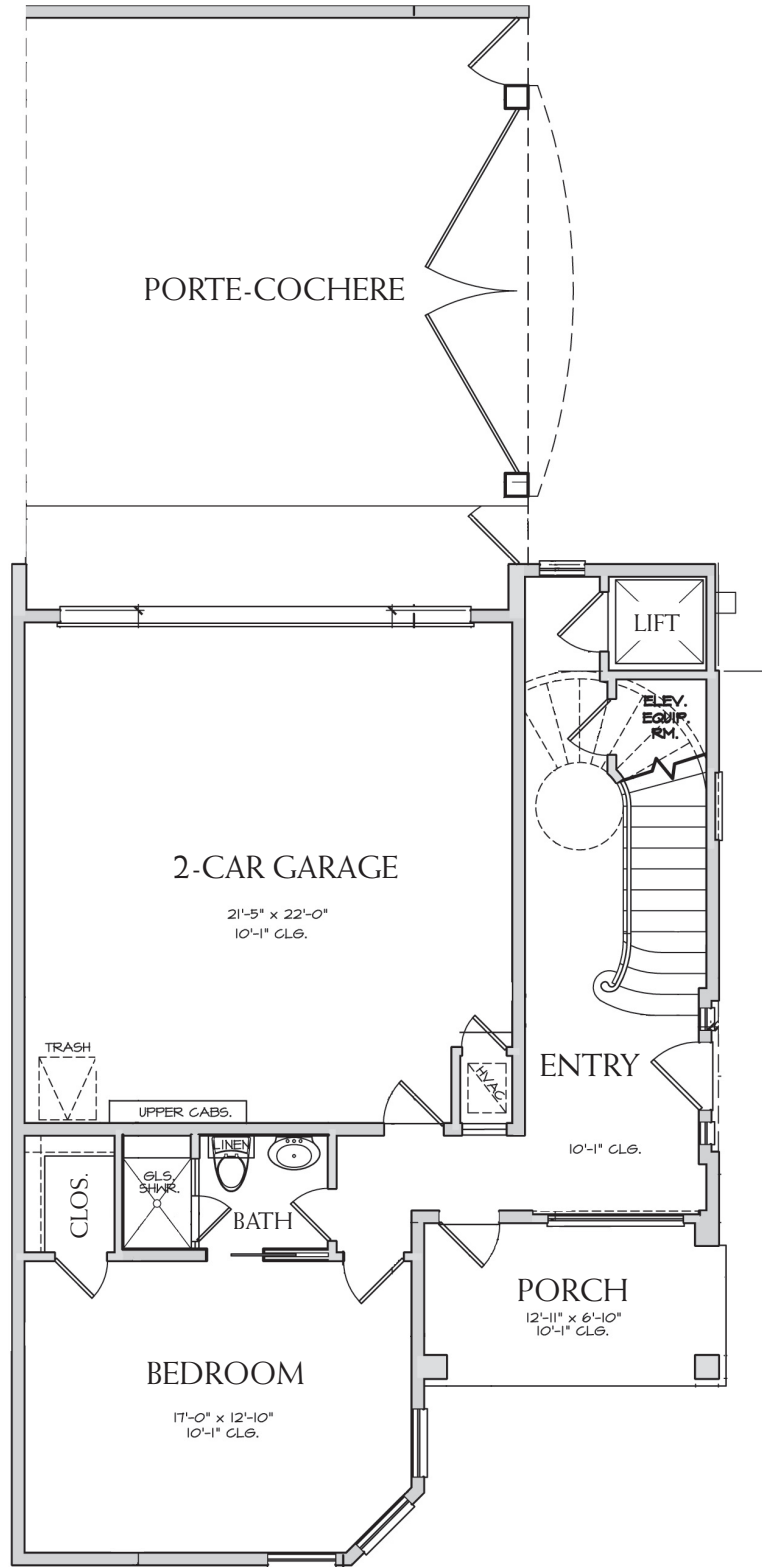

THE KENSINGTON

3 brm | 3.5 bath

2-car garage

4195 sq. ft.

THE KENSINGTON

FIRST FLOOR

3 brm | 3.5 bath
2-car garage
porte-cochere
4195 sq. ft.

THE KENSINGTON

SECOND FLOOR

3 brm | 3.5 bath
2-car garage
porte-cochere
4195 sq. ft.

THE KENSINGTON

THIRD FLOOR

3 brm | 3.5 bath
2-car garage
porte-cochere
4195 sq. ft.